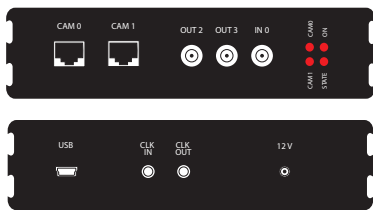

PSU

Lindy

Output expander

Camera controller

Clock generator

Acquisition machine

Cameras

Break out board

USB port

Power Hub

DATA

POWER